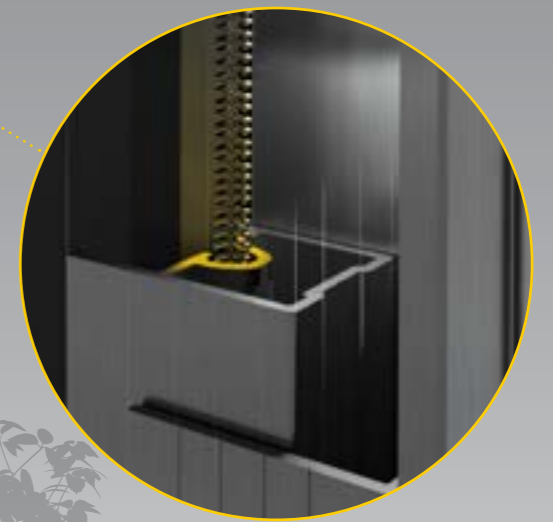

# The Zipscreen difference

Zipscreen is Australian designed and manufactured and features the latest in technological innovation – ensuring the finest outdoor shade solution.

Your custom designed blinds can be made in widths up to 5.8 metres or an impressive 7 metres with Zipscreen Extreme, offering you an external solution to fit almost any area.

## Customised headbox configuration

Zipscreen's head boxes are manufactured from high-quality aluminium featuring a modern, square profile. Take advantage of the versatile installation options offering either a full/semi-enclosed cassette or fascia configuration.

## One action Ultra-Lock

Exclusive to Zipscreen, the patented Ultra-Lock is a hidden locking mechanism that integrates into the side channel of the system. The result? A secure and tensioned blind with an ultra-smooth taut fabric finish.

## Hidden fabric retention

Concealed within the channels, z-LOCK™ securely fastens the fabric in position creating a strong, streamlined finish. With precision integration, the zip-guided system ensures zero gaps between the fabric and channel while ensuring an effortless operation.