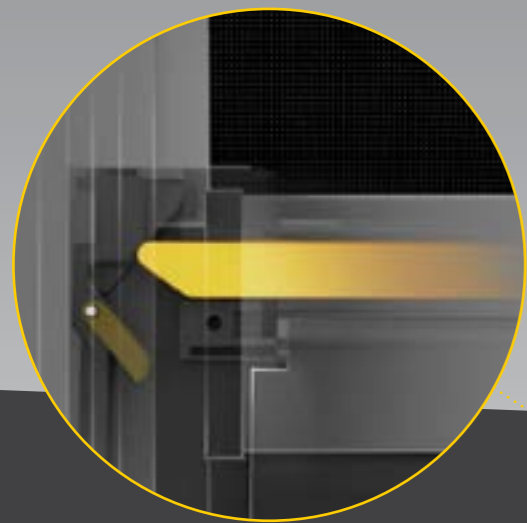

# The Zipscreen difference

Zipscreen is Australian designed and manufactured and features the latest in technological innovation – ensuring the finest outdoor shade solution.

Your custom designed blinds can be made in widths up to 5.8 metres or an impressive 7 metres with Zipscreen Extreme, offering you an external solution to fit almost any area.

## Customised headbox configuration

Zipscreen's head boxes are manufactured from high-quality aluminium featuring a modern, square profile. Take advantage of the versatile installation options offering either a full/semi-enclosed cassette or fascia configuration.

## One action Ultra-Lock

Exclusive to Zipscreen, the patented Ultra-Lock is a hidden locking mechanism that integrates into the side channel of the system. The result? A secure and tensioned blind with an ultra-smooth taut fabric finish.

## Hidden fabric retention

Concealed within the channels, z-LOCK™ securely fastens the fabric in position creating a strong, streamlined finish. With precision integration, the zip-guided system ensures zero gaps between the fabric and channel while ensuring an effortless operation.