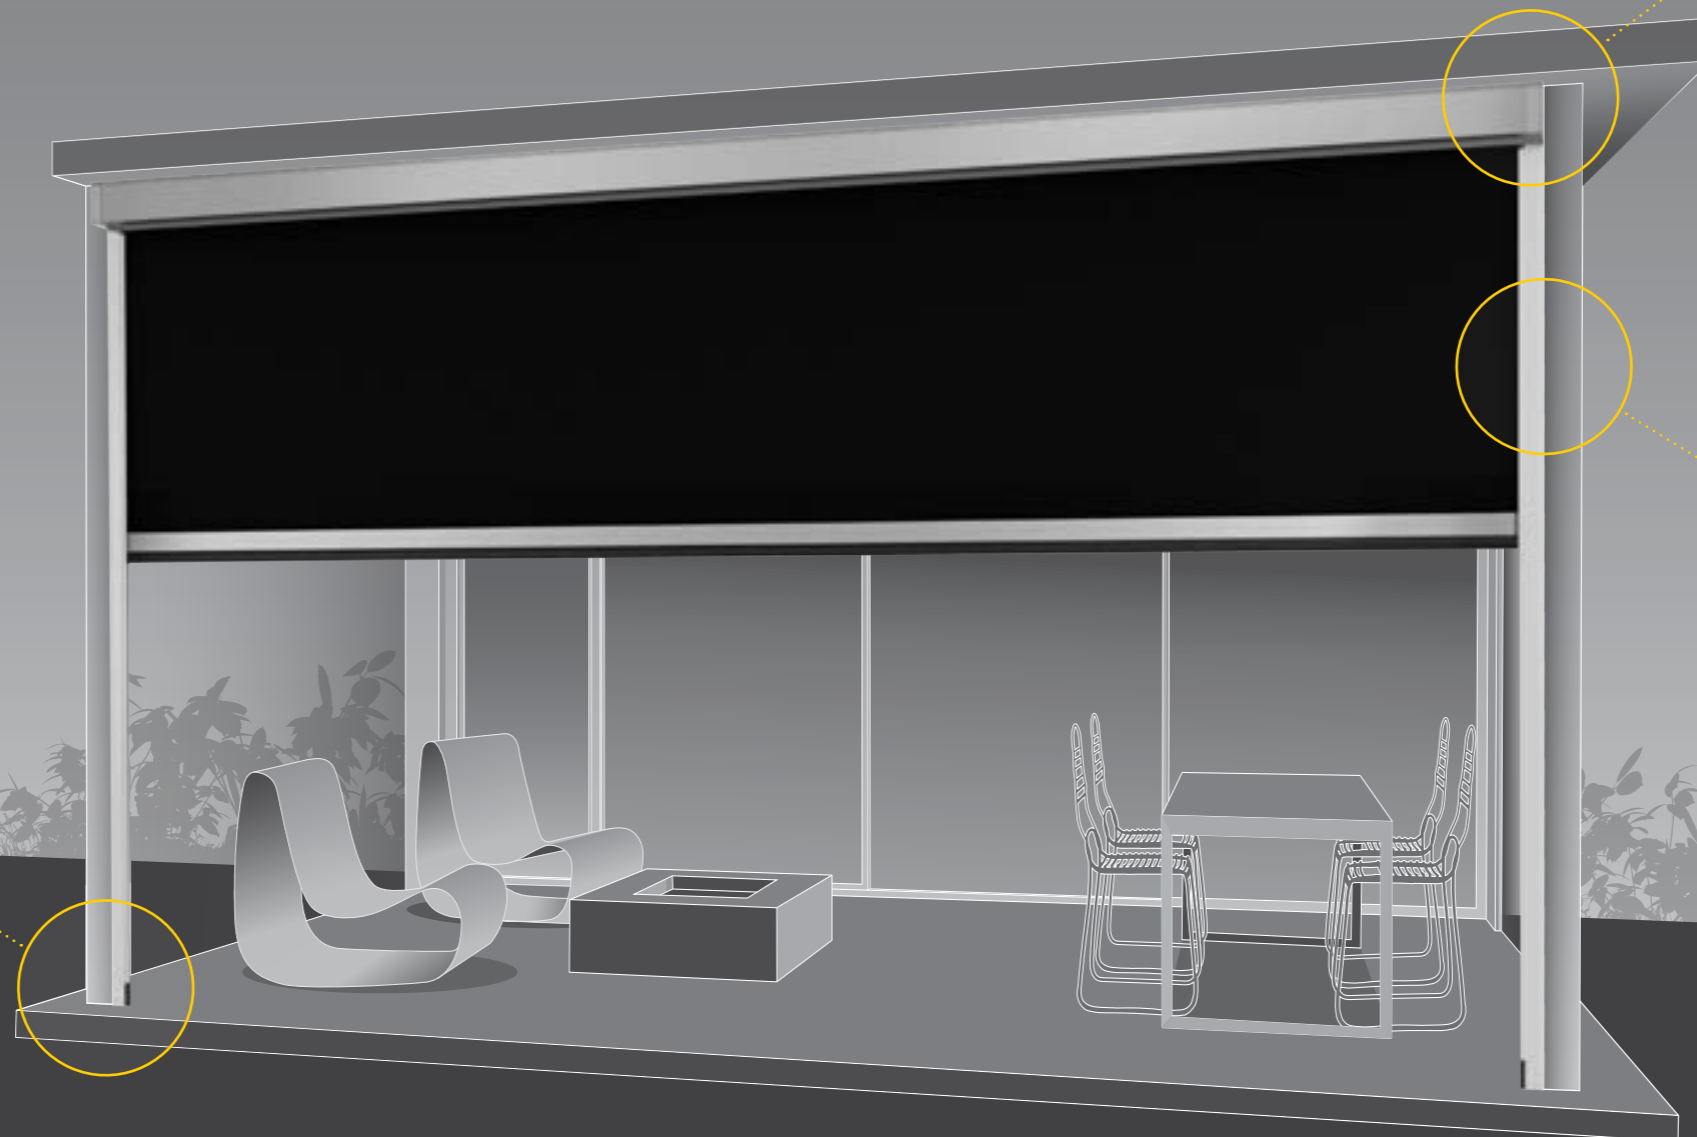

## More room for living and entertaining – all year round

Zipscreen gives you privacy and year-round protection as well as keeping you safe from the elements and insects.

Enhance your living space and create an outdoor haven. Experience true relaxation and comfortable entertainment without the time-consuming stress and cost of traditional renovations.

# The Zipscreen difference

Zipscreen is Australian designed and manufactured and features the latest in technological innovation – ensuring the finest outdoor shade solution.

Your custom designed blinds can be made in widths up to 5.8 metres or an impressive 7 metres with Zipscreen Extreme, offering you an external solution to fit almost any area.

## Customised headbox configuration

Zipscreen's head boxes are manufactured from high-quality aluminium featuring a modern, square profile. Take advantage of the versatile installation options offering either a full/semi-enclosed cassette or fascia configuration.

## One action Ultra-Lock

Exclusive to Zipscreen, the patented Ultra-Lock is a hidden locking mechanism that integrates into the side channel of the system. The result? A secure and tensioned blind with an ultra-smooth taut fabric finish.